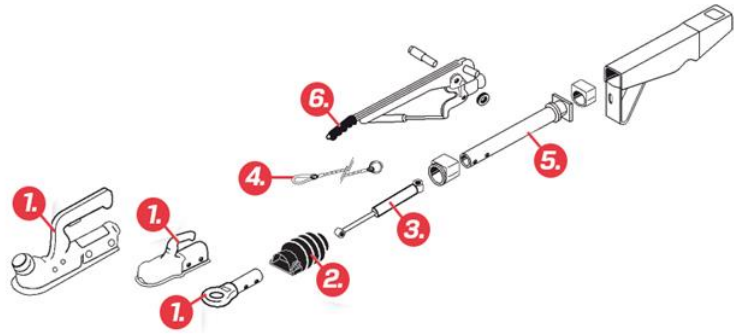

AL-KO Pressed Coupling - Straight

Type	60S/2	90S/3	161S
Capacity	450-750KG	700-1000KG	950-1600KG
ETI	811171	811172	811033
Complete Coupling with OE Non-Locking 50mm Head	PART NO.	PART NO.	PART NO.
	CP201**	CP202**	CP203**

Spares List				
1	AK161 50mm Head	CP198***	CP198***	CP194
1	TripleLock 50mm Head	CP009	CP009	CP010
1	Coupling Head Spacers	ISCP367	ISCP367	N/A
1	40mm Eye	N/A	N/A	ISCP289
1	Retaining Ring	ISCP380	ISCP380	N/A
2	Bellows	AL2073890210	AL2073890210	AL366356
3	Damper	AL20767204	ISCP065	ISCP105
4	Breakaway Cable	395	395	395
5	Drawbar Tube	AL625626	AL625626	ISCP171
6	Handbrake	ISCP072	ISCP072	ISCP073

Type	161S	251S	251S	251S
Capacity	950-1600KG	1500-2600KG	1500-2600KG	1500-2600KG
	82mm Square		100mm Square	
ETI	811254	811038	811186	811295
Complete Coupling with OE Non-Locking 50mm Head	PART NO.	PART NO.	PART NO.	PART NO.
	CP204**	CP205**	CP206**	CP282*

Spares List					
1	AK161 50mm Head	CP194	CP195	CP195	ISCP289*
1	TripleLock 50mm Head	CP010	CP010	CP010	N/A
1	40MM Eye	ISCP289	ISCP289	ISCP289	N/A
2	Bellows	AL366356	AL366356	AL366356	AL366356
3	Damper	AL370557	ISCP159	ISCP159	AL370561
4	Breakaway Cable	395	395	395	395
5	Drawbar Tube	ISCP171	AL571875	ISCP171	AL571875
6	Handbrake	ISCP073	ISCP073	ISCP073	ISCP073

*Eye Only ** Includes spacers & retaining ring

*** AK161 / AK270 Head fitted as standard